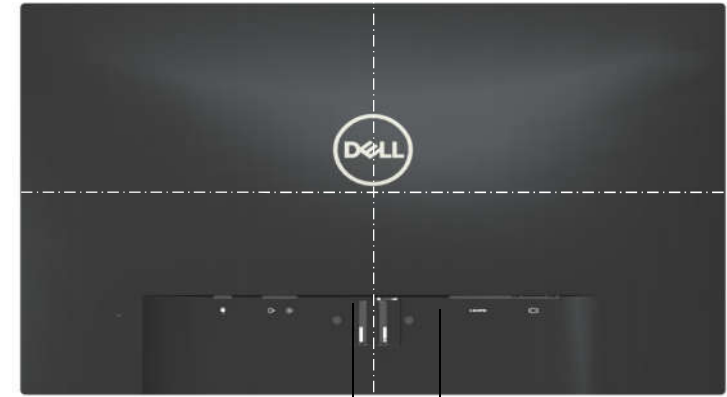

S2218H / S2218M Outline Dimension

Unit: mm (inch)
 Dimension: Nominal
 Scale: Not to scale

Back view of Monitor without stand

S2318H / S2318M Outline Dimension

Unit: mm (inch)
 Dimension: Nominal
 Scale: Not to scale

Back view of Monitor without stand